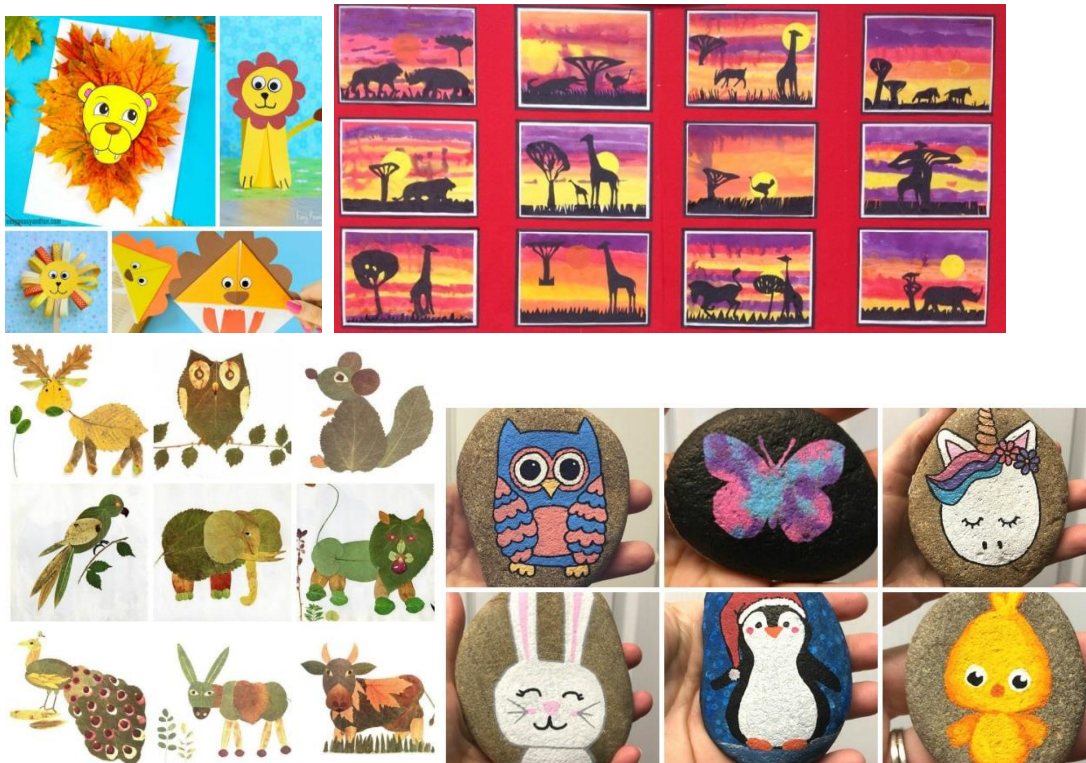

ANIMAL MAGIC!

For this week's Art Challenge I would like you produce some art that is linked to **ANIMALS!** Your animal can live on the land, in the sea or the sky. If you prefer, you can make your own mythical animal from your own imagination... or even a fusion of two animals. It can be a drawing, a painting, it can be made from a kitchen roll tube, a painted stone, made from things you find in the woods or at the beach or anything else that you can think of. I'm sure you will create something 'magical', as always!

Ideas to inspire you:

However, if this doesn't appeal to you can still send any other art work to me and I will post that on the Blog too.

Please email your artwork to me:

n.pearson@stpeterswaterlooville.hants.sch.uk

Thank you

Keep creating and keep safe!

Mrs Pearson